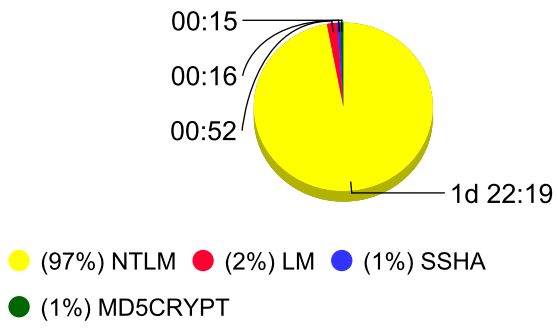

Total Time By Formats